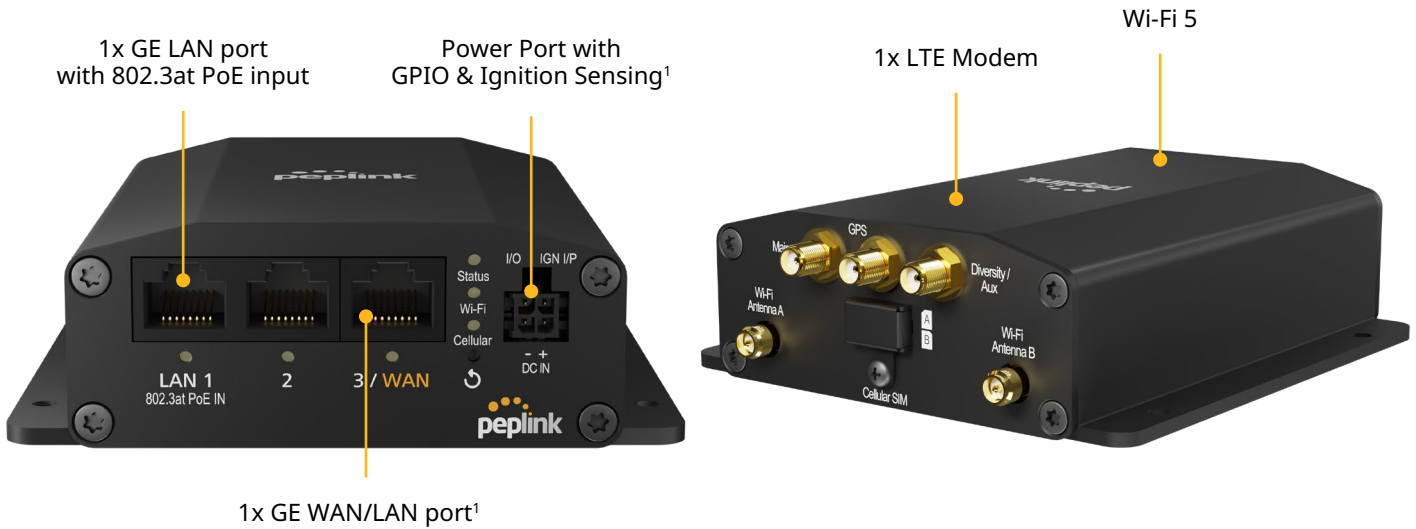

Manage with confidence

Control the BR1 Mini using InControl2 cloud-based endpoint management system. Generate useful reports and push configurations, as you remotely access any Peplink device with ease.

Plug and play, anyone?

SpeedFusion Connect* services makes the BR1 Mini the ultimate plug-and-play device. Power up, switch on, and get connected. SpeedFusion Connect also works with Peplink technologies such as Hot Failover[^], ensuring reliable connectivity is accessible at all times.

Specifications

WAN Interface	1x 10/100/1000M Ethernet ¹ 1x Embedded Cellular Modem with Redundant SIM Slots	Antenna Connectors	2x SMA Cellular Antenna Connectors 2x RP-SMA Wi-Fi Antenna Connectors 1x SMA GPS Antenna Connector
LAN Interface	2x 10/100/1000M Ethernet	Power Input	Power Port: 10V – 30V DC AC Adapter: AC Input 100V–240V / DC Output 12V Power over Ethernet 802.3at
Wi-Fi Interface	Simultaneous Dual-Band (2.4GHz / 5GHz) Wi-Fi 5, 2X2 MIMO Wi-Fi WAN ¹ and/or AP	Power Consumption	13W (nominal), 18W (max.)
SpeedFusion features	Hot Failover ¹ / WAN Smoothing ¹	Dimension	5.0 x 4.2 x 1.4 inches / 125.7 x 107 x 35 mm
Number of SpeedFusion VPN Peers	2 / 5 ²	Weight	0.95 pounds / 430 grams
Feature	GPIO ¹ , Ignition Sensing ¹	Operating Temperature	-40° – 149°F / -40° – 65°C
Router Throughput	300Mbps	Humidity	15% – 95% (non-condensing)
SpeedFusion VPN Throughput		Certifications	FCC, CE, RoHS UL 121201 (Class I and Division 2)
- No Encryption	80Mbps	Package Content	1x BR1 Mini 2x LTE Antennas (ACW-235) 2x Dual Band Wi-Fi Antennas (ACW-342) 1x GPS Active Antenna (ACW-232) 1x 12V 2A 4pin Power Supply (ACW-632)
- 256-bit AES	20 Mbps / 60Mbps ²	SIM Card Size	Nano-SIM (4FF)
Recommended Users	1-60	Warranty	1-Year Limited Warranty
Cellular Data Rate³ (Downlink/Uplink)	CAT-7: 300 Mbps/150 Mbps CAT-6: 300 Mbps/50 Mbps CAT-4: 150 Mbps/50 Mbps		