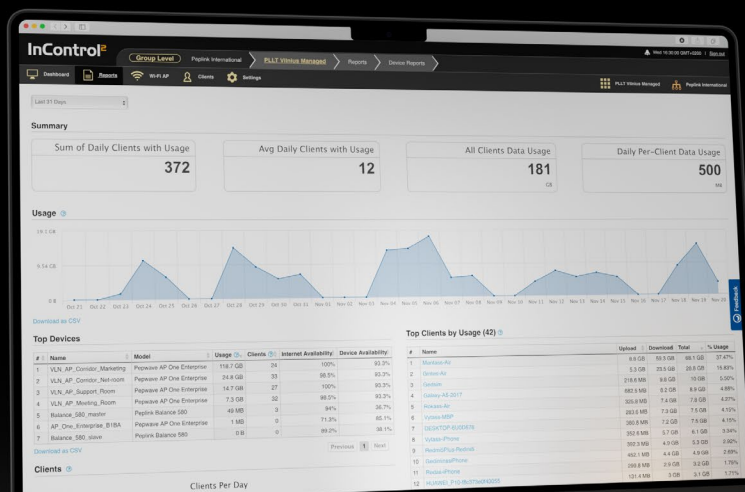

Stay in touch with InTouch

InTouch extends your reach to third party devices connected to the BR1 Mini. Remotely view, configure or troubleshoot third party devices, all within the InControl2 environment, eliminating the need for a separate and costly OOBM infrastructure.