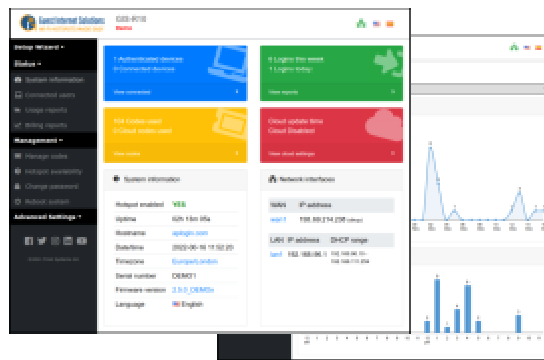

Give a free service or sell Internet access

Select one of many different options to provide Internet access for guests and visitors