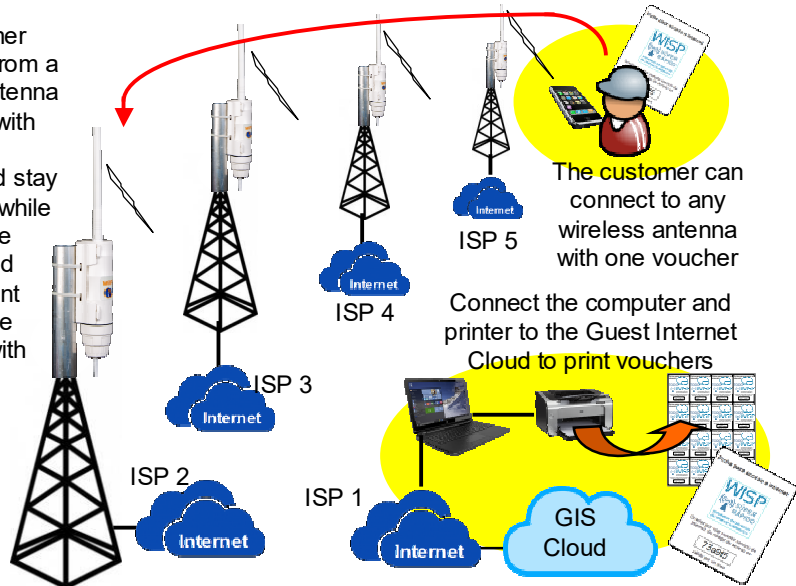

CELLULAR NETWORK WITH ROAMING

Guest Internet customers can now build very large networks with many wireless units, each connected to a different ISP, which will allow customers to roam from one antenna to the next. The advanced GIS Cloud software manages roaming to handoff a customer from one antenna to the next. The feature permits deployment of a mobile broadband service.

The customer can move from a wireless antenna to another with the Cloud handoff and stay connected while moving. The FREE Cloud management transfers the customer with automatic handoff.