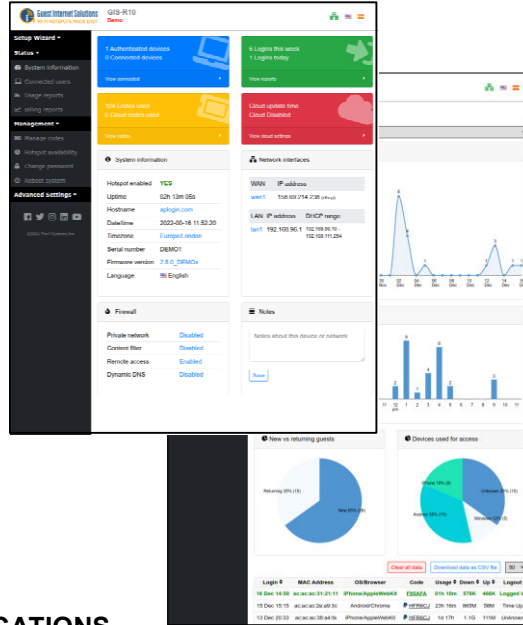

# GIS-K7

Outdoor Hotspot wireless gateway with up to 100 Mb/s throughput

- ❑ Popular in 65+ countries.
- ❑ A high-performance multi-functional Hotspot controller that is plug and play, very easy to install and use.
- ❑ Business owners can control Internet access through a login page.
- ❑ Share the Internet service between many users and improve user satisfaction and productivity with easy Internet access.
- ❑ Provide free public Internet or charge for the service with voucher printing methods to give or sell access codes.
- ❑ Sell Internet access on-line with Paypal(R) CC billing.
- ❑ Brand the customizable login page to promote and grow your business.
- ❑ No limit to the numbers of users.
- ❑ Advanced cyber-security, content control and filtering.
- ❑ Protection from hackers with malware detection minimizing business liability.
- ❑ Supports multi-site installations with roaming between wireless units to implement a mobile broadband network.
- ❑ API for integration of PMS & PoS management applications.
- ❑ Includes a point of sale interface for applications such as Internet cafes.
- ❑ FREE online support, cloud service and software upgrades.
- ❑ FREE cloud system for failure monitoring, remote management and analytics of use.
- ❑ NO monthly or annual fees.
- ❑ Long range wireless 802.11/N, 300Mb/s performance, omni-directional antenna.

## APPLICATIONS

The GIS-K7 is suitable for hotel outdoor areas, RV parks, public parks, campgrounds and mobile broadband networks for towns and cities.

## NEW GENERATION SOFTWARE

Guest Internet products have new generation software that is easier to use, has faster performance and adds a range of new features that include cellular roaming and VLAN.