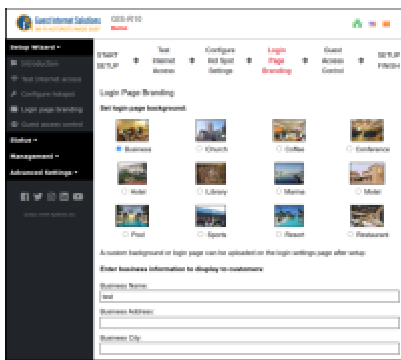

Very easy and simple configuration

No technical knowledge is required, the setup wizard leads you through the configuration