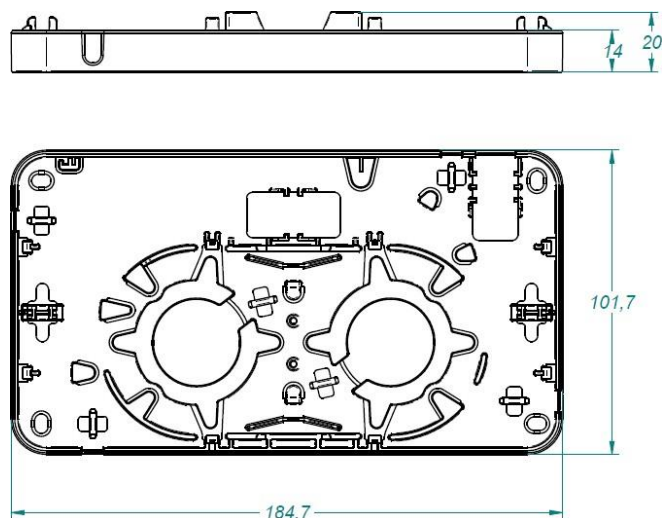

HALNy Fiber Tray with the custom design of Halny GPON ONTs/CPE housing covers all common deployment scenarios, GPON, XGS-PON, Point to Point & 10G Point to Point.

## Dimensions:

101,7 x 184,7 x(14 / 20)

All specifications are subject to change without notice. The above product picture is a sample for reference and may vary. Please check with your supplier for exact offers.