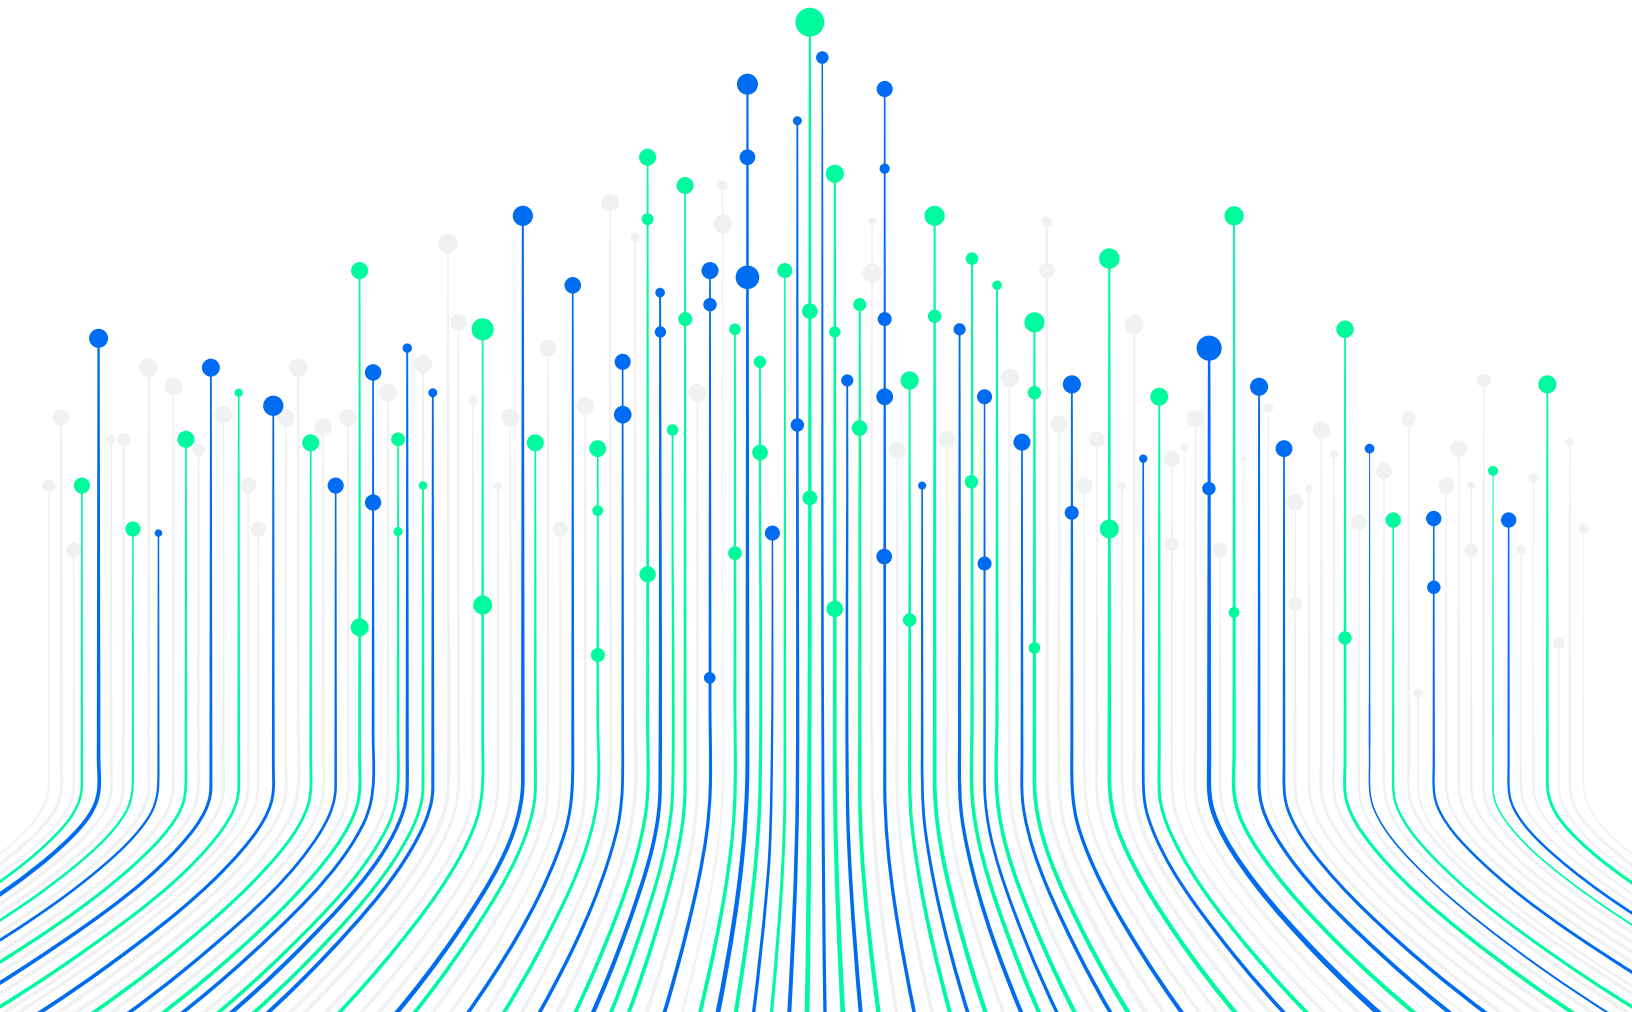

IURON

WATERPROOF CONNECTOR

IU-PC-C-IP68-M20-12

Iuron 12inch RJ45 M20
Waterproof Adapter Kit

IURON

DESCRIPTION

One end of this product is equipped with a cable of 20cm-25cm as standard and the other end is a female seat.

The cable with a RJ45 head can pass through the waterproof head of this product, and the outer end has waterproof performance.

INSTALLATION DISPLAY DIAGRAM

20mm dimension drawing of mounting hole (M20)
The default length of the cable is 22-25cm.